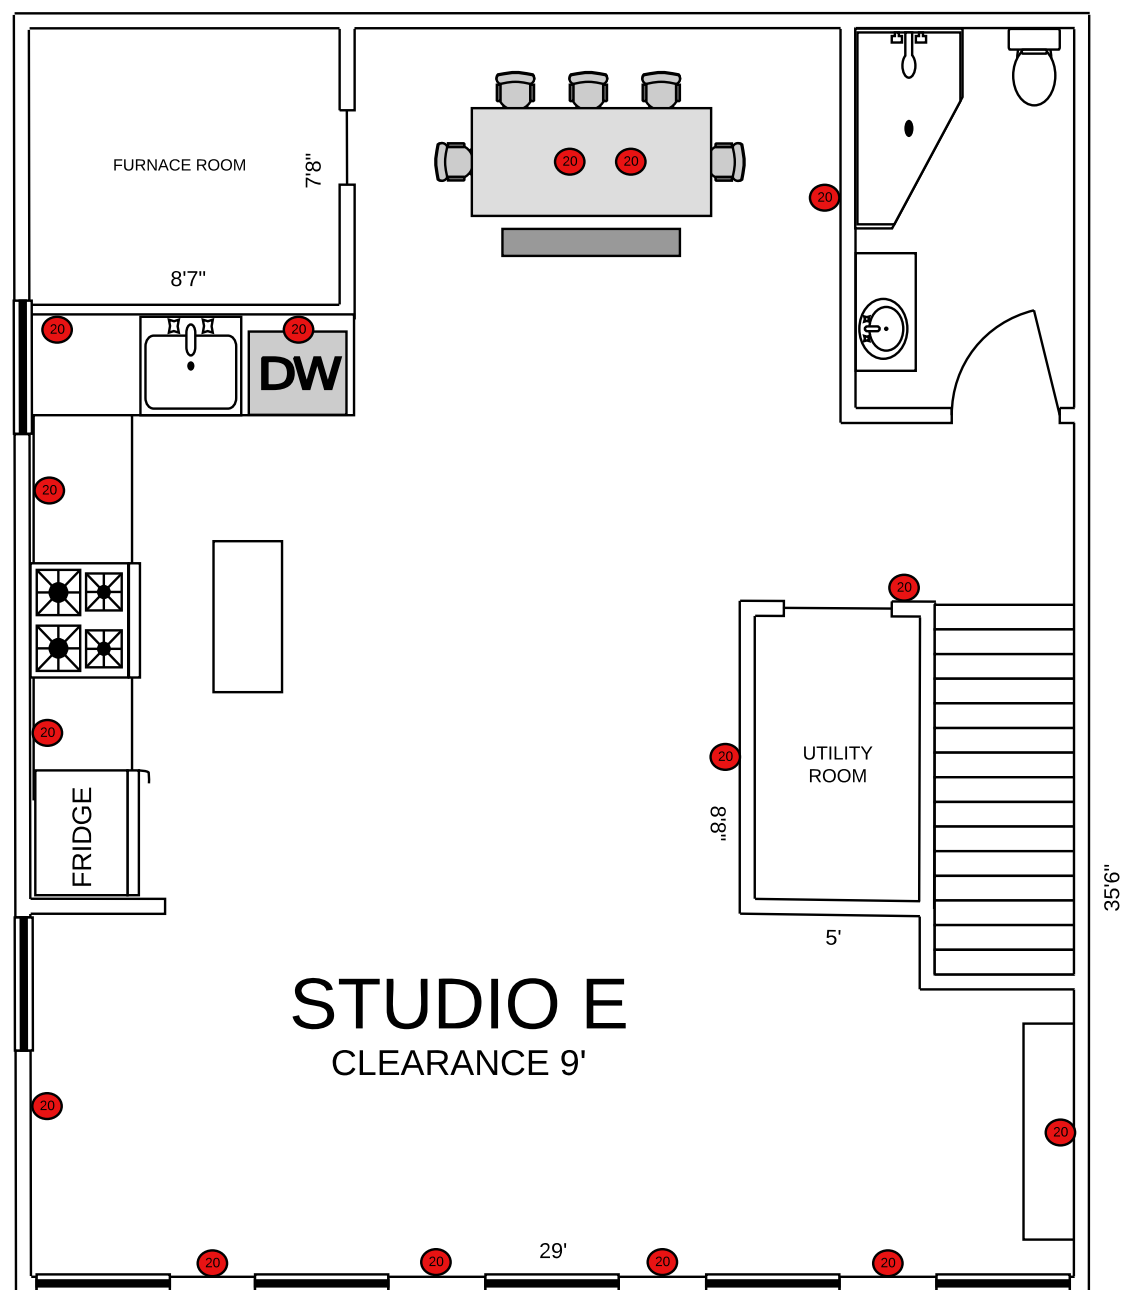

2ND FLOOR

-  15 AMP DUPLEX OUTLET
-  20 AMP DUPLEX OUTLET
-  20 AMP DOUBLE DUPLEX OUTLET
-  40 AMP DUPLEX OUTLET
-  60 AMP JOY OUTLET
-  SHARED OUTLET
-  WINDOW + BLACKOUT BLINDS
-  COMPLIMENTARY EV FLO CAR CHARGER

-  20 AMP DUPLEX OUTLET
-  SHARED OUTLET
-  WINDOW + BLACKOUT BLINDS