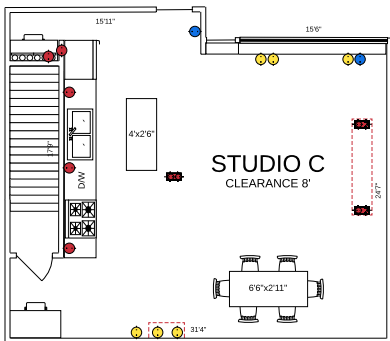

2ND FLOOR

-  15 AMP DUPLEX OUTLET
-  15 AMP DOUBLE DUPLEX OUTLET
-  20 AMP DUPLEX OUTLET
-  RANGE OUTLET
-  20 AMP FLOOR DUPLEX OUTLET
-  SHARED OUTLET
-  WINDOW + BLACKOUT BLINDS